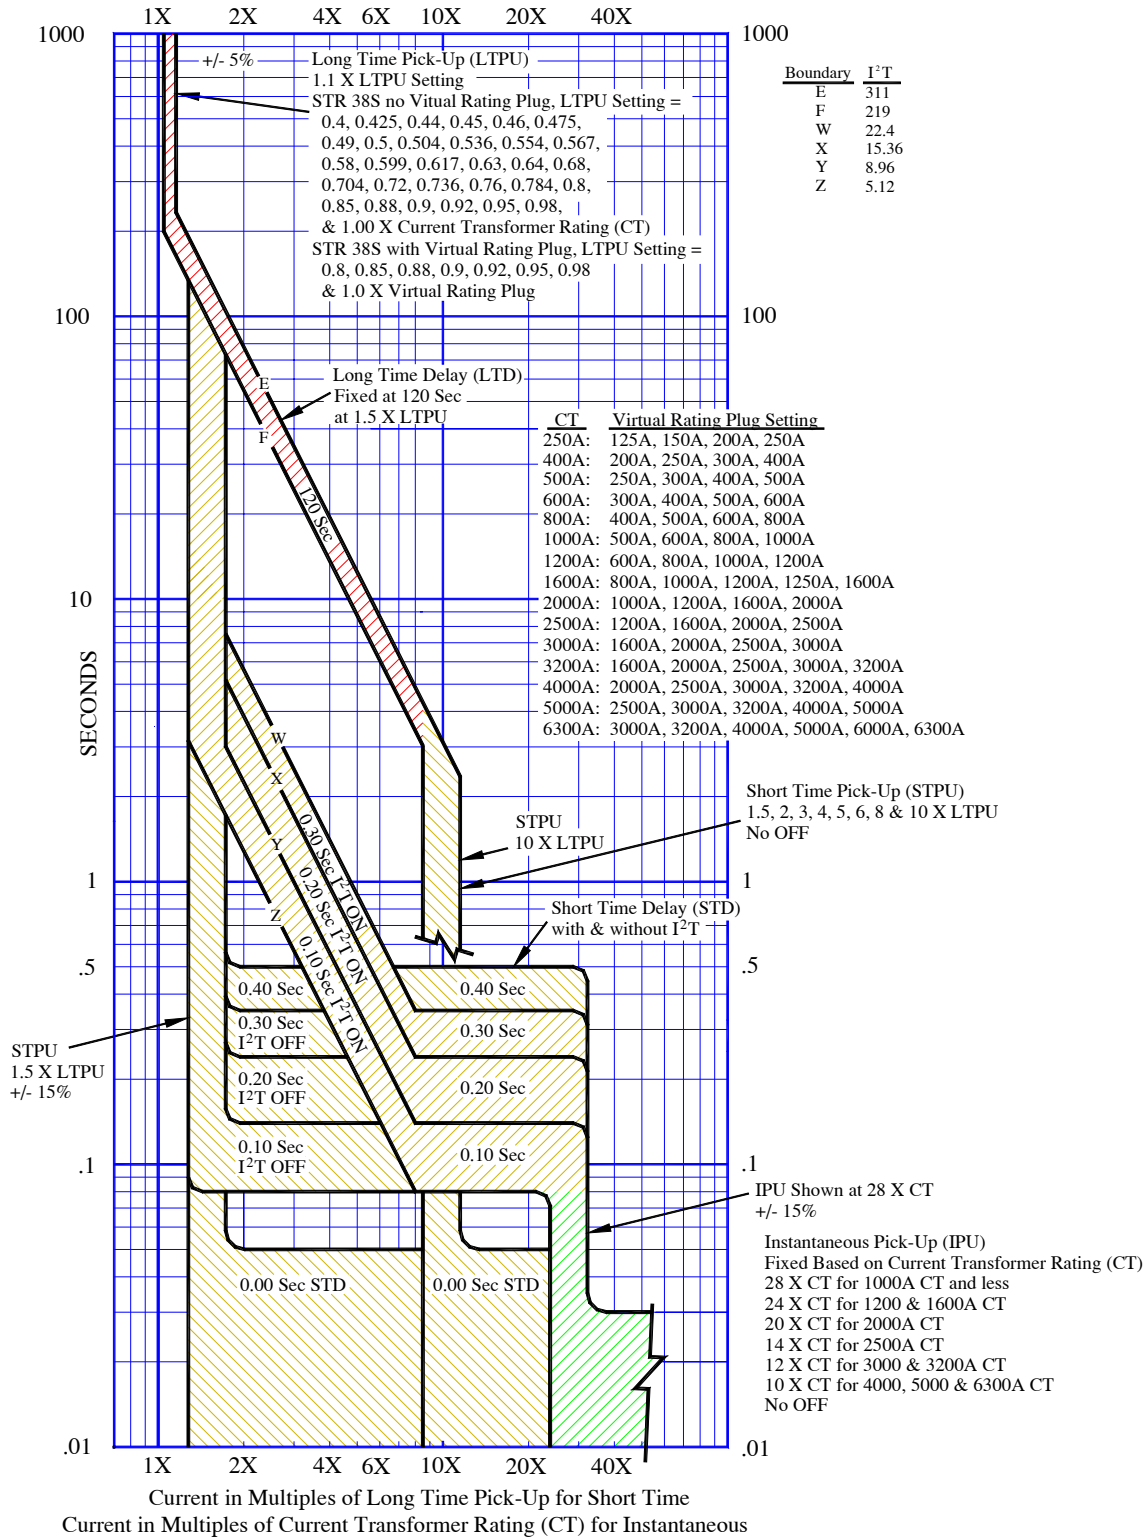

AC-PRO-MP^{TR} Trip Unit
with STR-38S setting

Figure 7
AC-PRO-MPTM STR-38S Time-Current-Curve